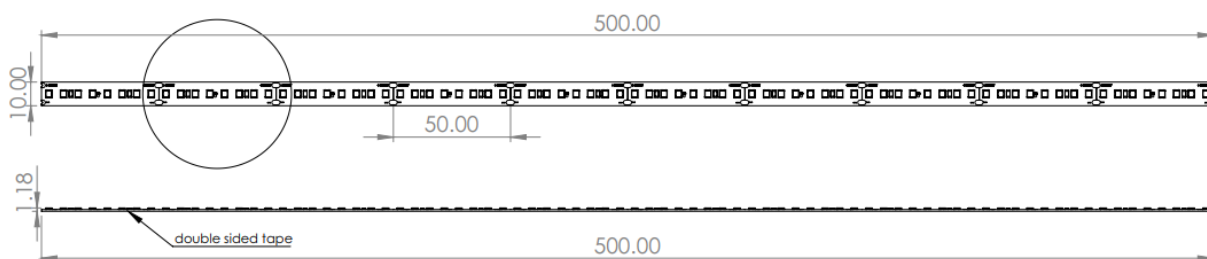

## TS-160RA20024M-XW LED-Strip

High Power 20W & High Efficiency

### Parameters

Product code:	TS-160RA20024M-XW			
Dimensions:	1000x10x1.18mm			
Color temperature:	6500K	4000K	3000K	2700K
Luminous Flux:	3467lm	3467lm	3311lm	3222lm

### Technical detail drawing

>80	20	120°	50mm	24 DC	20W
CRI	IP Rating	Light angle	Cutting Step	Voltage (V)	Power/m