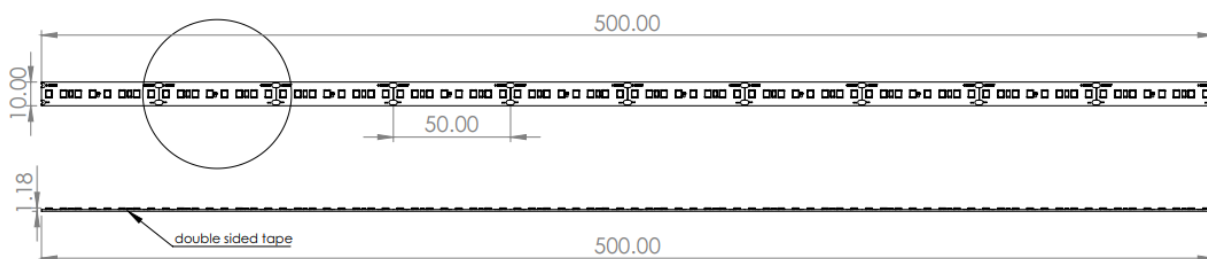

TS-160RA7224M-XW LED-Strip

Mid Power 7.2W & High Efficiency

175
lm/W

Parameters

Product code:	TS-160RA7224M-XW			
Dimensions:	1000x10x1.18mm			
Color temperature:	6500K	4000K	3000K	2700K
Luminous Flux:	1241lm	1241lm	1185lm	1153lm

Technical detail drawing

>80	20	120°	50mm	24 DC	7.2W
CRI	IP Rating	Light angle	Cutting Step	Voltage (V)	Power/m