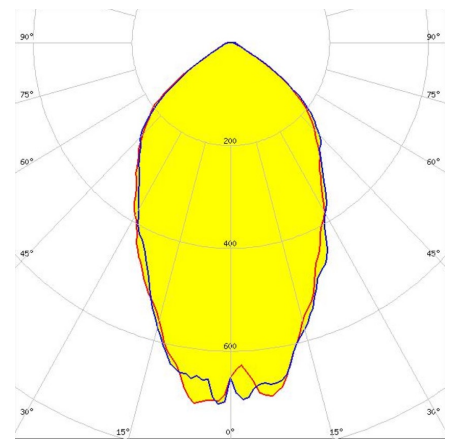

TS600-30 Park light

The TS600-30 series park light is designed for market squares and park lighting where minimal glare is desired.

The luminaire has four (33W/5200lm) or eight (66W/10400lm) deep recessed modules. Robust aluminium body.

Parameters

Product code: TS600-30-830
Luminous flux: 5200 lm
Lighting angle: 65°

Light distribution

Finnish Ledil optics light distribution

33W	3000K	80	67	V220-240	DALI, 1-10V
Power	CCT	CRI	IP Level	Input Voltage	Dimming