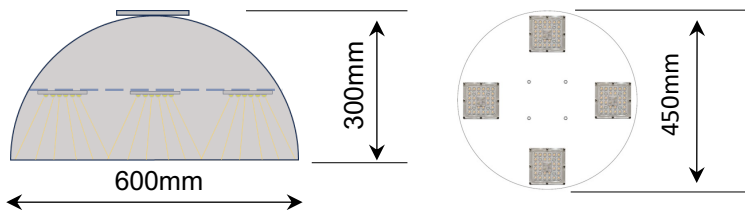

TS600-30 Park light

The TS600-30 series park light is designed for market squares and park lighting where minimal glare is desired.

The luminaire has four (33W/5200lm) or eight (66W/10400lm) deep recessed modules. Robust aluminium body.

Parameters

Product code: TS600-30-830
Luminous flux: 5200 lm
Lighting angle: 65°

Light distribution

Finnish Ledil optics light distribution

33W	3000K	80	67	V220-240	DALI, 1-10V
Power	CCT	CRI	IP Level	Input Voltage	Dimming